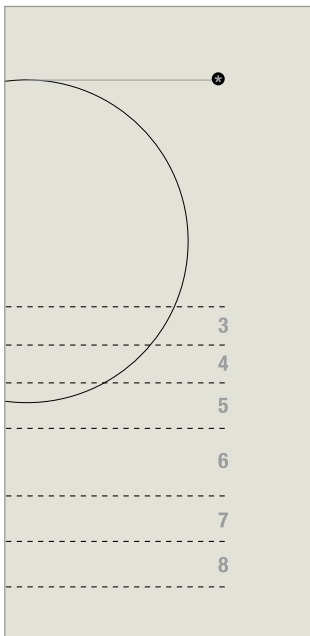

OPTIC COVERS

Diseñado para adaptarse a las lentes sin disminuir su función óptica.

Disponible en 7 tamaños en ámbar-transparente y negro-mate.

Designed to stretch tightly over your optic without restriction of your optic's function.

Available in 7 sizes in amber-see-thru and matte black.